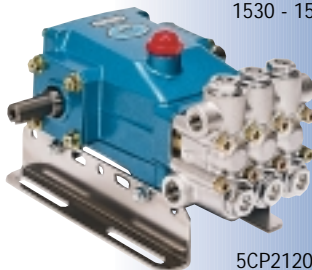

Select the CAT PUMP that is best for your type of vehicle wash.

Be **true blue** and take your vehicle wash to a new level of dependability.

6760 - 75@1000
3545 - 45@1000
3535 - 36@1200

2530 - 25@1000
1540 - 18@1200
1530 - 15.6@1500