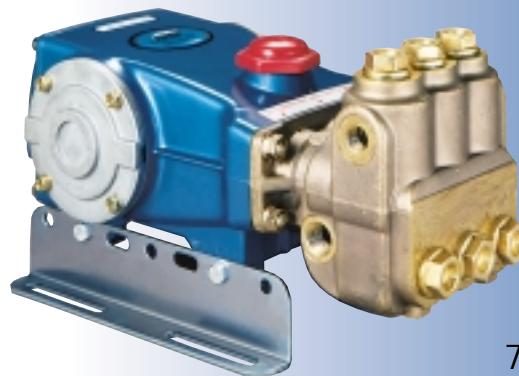

53
5.0 GPM, 2500 PSI
55
5.0 GPM, 3000 PSI
56
5.5 GPM, 3500 PSI
57
4.5 GPM, 4000 PSI

70
4.5 GPM, 5000 PSI