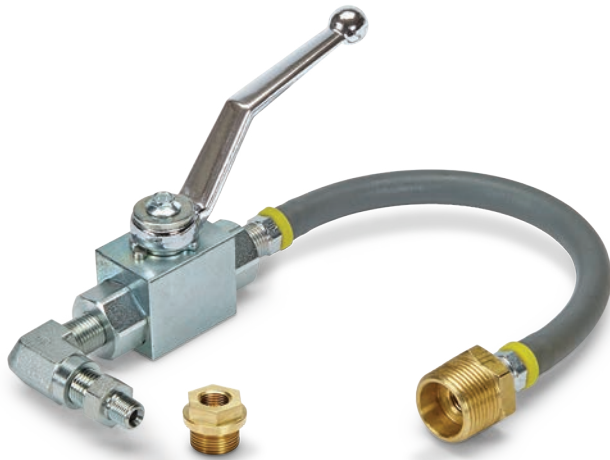

# PULSATOR ASSEMBLY

2.0–20.0 GPM | 2,000–4,000 PSI

## Pulsator Assemblies Make Pump Conversion Easy

Converting a standard high-pressure pump to a jetting pump can be easily done with the use of a pulsator assembly from Cat Pumps. Once converted, pumps can supply the high-pressure, pulsating water often required for sewer and jetting applications. Pulsator assemblies eliminate the traditional dry pumping chamber and the possibility of dead-heading the pump. This prolongs the life of the pump seals, reducing maintenance and downtime on jetter pumps.

Cat Pumps offers a complete line of pulsator assemblies to cover a variety of plunger pump models. See back page for a complete listing. Trust Cat Pumps to build durable products to keep equipment running longer.

### Features

- Industrial, heavy-duty design
- Easy installation to inlet valve plug
- Convenient handle permits easy changeover from cleaning to jetting