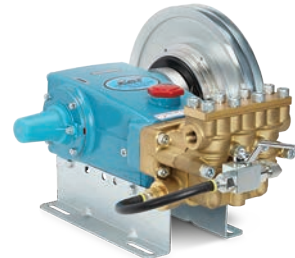

Clutch or Belt-Driven

4.5–20.0 gpm | Up to 4000 psi